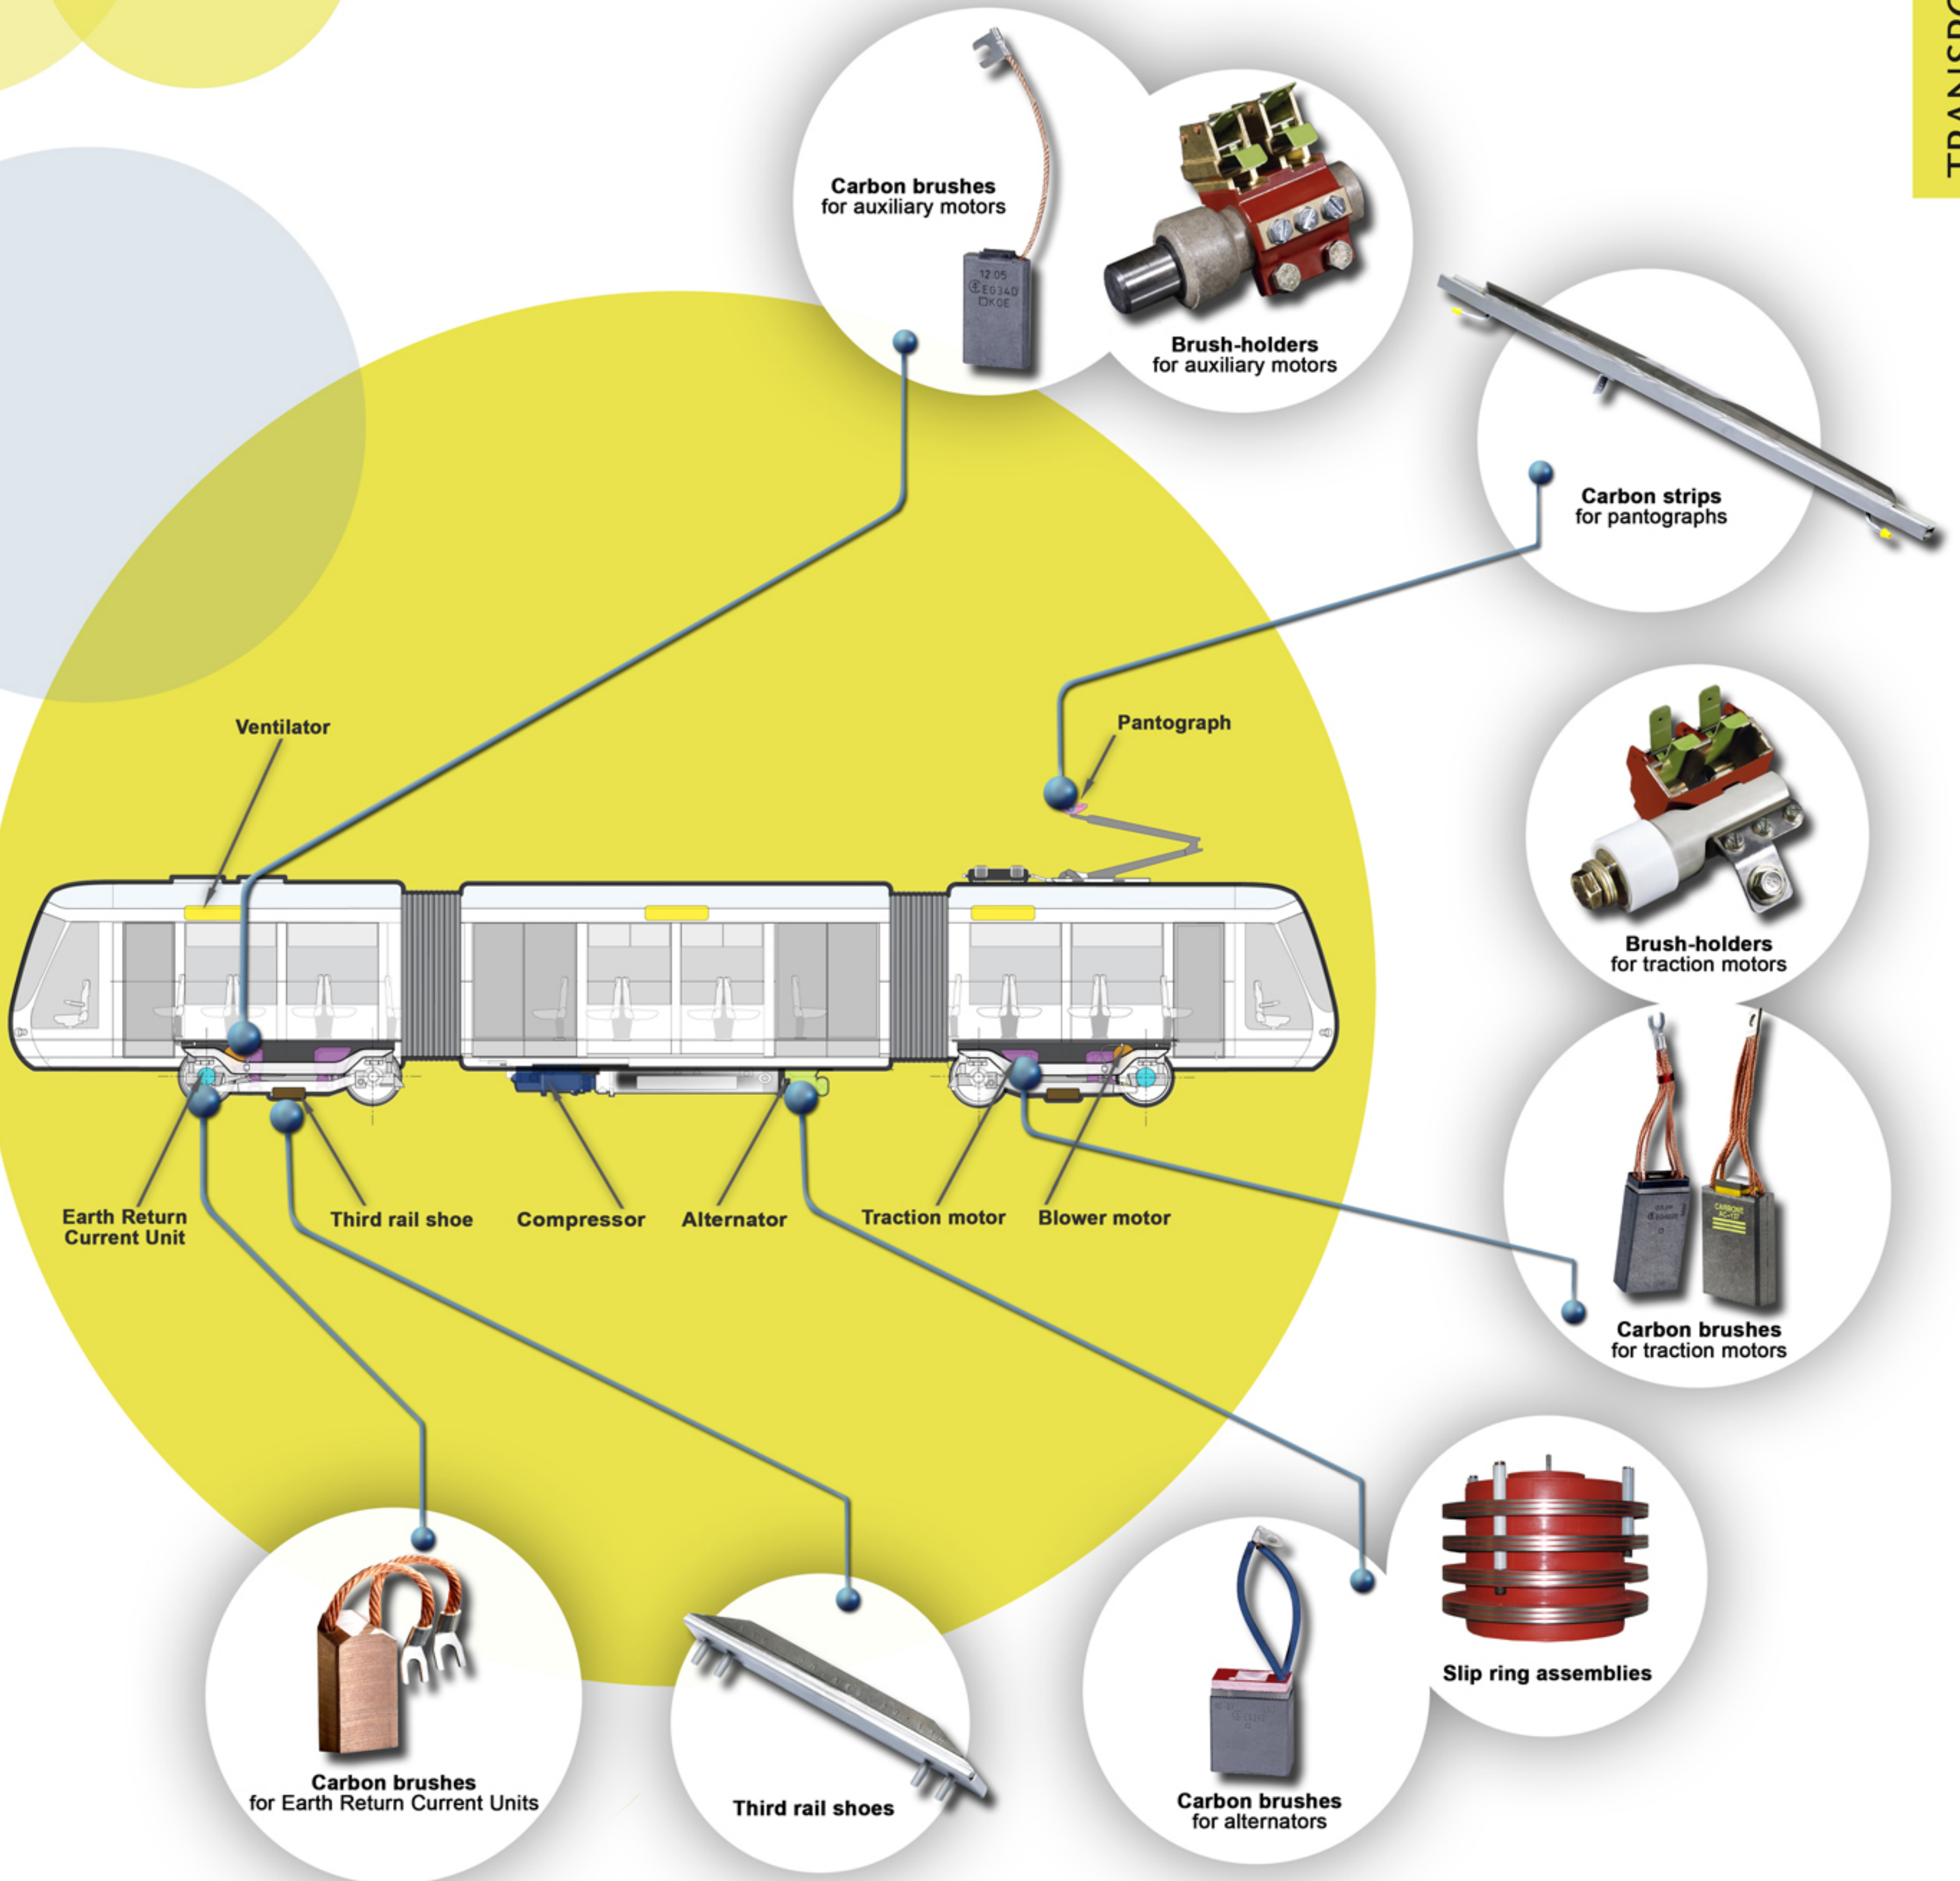

RAILWAYS

A WIDE RANGE OF POWER SOLUTIONS FOR TRAMS

TRANSPORTATION

AE-Schem/focomotive-04GB-1012. The rights to use and reproduce this visual display belong to Mersen. This document cannot be distributed or reproduced without prior written authorization from Mersen. Realisation HENRY & SIEGLER